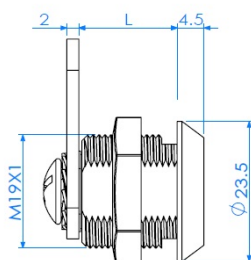

PRODUCT SHEET

Description:

Cam Lock 1925, 90DG, CPL,Cranked Cam No. A24, CK SISO, 25mm Thread Length

Item number:

14.04.491-9

Units	Box	Carton	HS Code	Barcode
Pcs.	12	240	8301300000	
				5704866104852

L1=16mm
L2=20mm
L3=25mm
L4=30mm