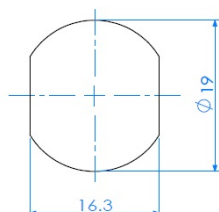

PRODUCT SHEET

Description:

Cam Lock 1925, 90DG, CPL,Cranked Cam No. A24, CK SISO, 25mm Thread Length

Item number:

14.04.491-9

Units	Box	Carton	HS Code	Barcode
Pcs.	12	240	8301300000	
				5704866104852

L1=16mm
L2=20mm
L3=25mm
L4=30mm