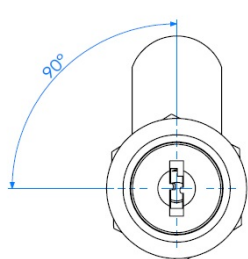

PRODUCT SHEET

Description:

Cam Lock 1925, 90DG, CPL,Cranked Cam No. A24, CK SISO, 25mm Thread Length

Item number:

14.04.491-9

Units	Box	Carton	HS Code	Barcode
Pcs.	12	240	8301300000	
				5704866104852

L1=16mm
L2=20mm
L3=25mm
L4=30mm