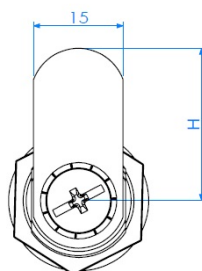

PRODUCT SHEET

Description:

Cam Lock 1925, 90DG, CPL,Cranked Cam No. A24, CK SISO, 25mm Thread Length

Item number:

14.04.491-9

Units	Box	Carton	HS Code	Barcode
Pcs.	12	240	8301300000	
				5704866104852

L1=16mm
L2=20mm
L3=25mm
L4=30mm